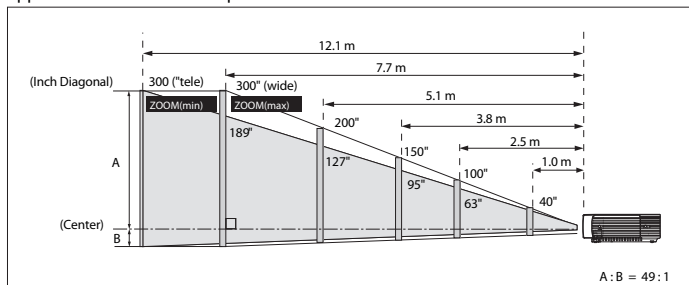

Screen Size (W x H) mm	40"	100"	150"	200"	300"
16 : 10 aspect ratio	862 x 538	2154 x 1346	3231 x 2019	4308 x 2692	6462 x 4039
Zoom (min)	1.6m	4.0m	6.0m	8.1m	12.1m
Zoom (max)	1.0m	2.5m	3.8m	5.1m	7.7m

Approximate throw distances shown above were calculated based on lens design specifications. Please note that up to 5% deviation may occur due to lens variation.