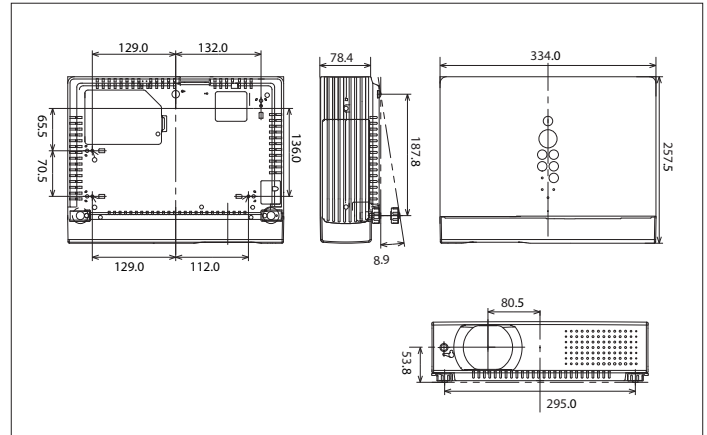

External dimensions (unit:mm)

All products manufactured by the Projector Integrated Business Unit of SANYO's DI Company employ a quality management system that has undergone the inspection and registration process of the ISO 9001:2000 international standard.

SANYO's DI Company has received ISO 14001 certification for the environmental management system used in its factory.

Pixelworks ICs are used in this projector

<http://www.sanyo-lcdp.com/english/>

Caution: Please consult the instruction manual to ensure safe and proper operation of the product.

Distributed by:

SANYO

SANYO Electric Co., Ltd.
DI company

©2007 SANYO Printed in Japan 2007.11 Sl.
SML093