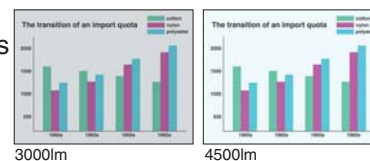

Clear, Vivid Images

High brightness 4500lm*4 and high contrast 2000:1

A high brightness and a high contrast level for presentations in large meeting rooms and conference halls.