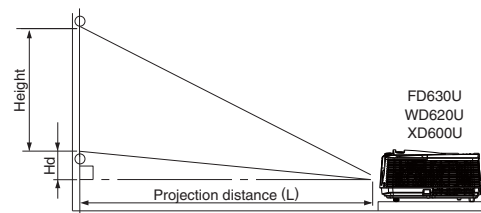

Side view

The above numbers are approximate, and may be slightly different from the actual measurements.

Screen size chart (FD630U)

Screen (16 : 9)				Distance from screen (L)				Height projected image (Hd)			
Diagonal size	Width (W)	Height (H)	Shortest (Wide)	Longest (Tele)	Shortest (Wide)	Longest (Tele)	Shortest (Wide)	Longest (Tele)			
inch	cm	inch	cm	inch	cm	inch	m	inch	cm		
40	102	35	89	20	50	47	1.2	71	1.8	6.6	17
60	152	52	133	29	75	71	1.8	107	2.7	9.9	25
80	203	70	177	39	100	96	2.4	144	3.6	13.2	34
100	254	87	221	49	125	120	3.1	180	4.6	16.5	42
150	381	131	332	74	187	182	4.6	271	6.9	24.7	63
200	508	174	443	98	249	243	6.2	362	9.2	33.0	84
250	635	218	553	123	311	304	7.7	453	11.5	41.2	105
300	762	261	664	147	374	365	9.3	—	—	49.5	126