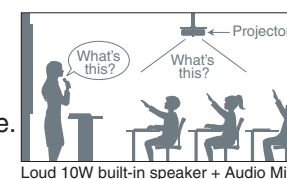

Microphone capability with mixing input audio source

Using the "Audio Mix*7" feature and wireless microphone available on the market, the presenter's voice is reproduced loud and clear in real-time.