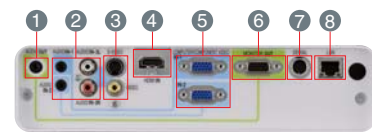

Input and Output Terminals

- 1 Audio output
- 2 Audio input
- 3 S-Video/Video
- 4 HDMI
- 5 PC/Component video input
- 6 Monitor output
- 7 Serial RS-232C
- 8 LAN (RJ-45)

1. Brilliant Color™
   - Color Enhancer
   - Wall Screen
   - 10W Speaker
   - User Logo Projection
   - Password Lock
   - Instant Shutdown
   - Long-life Lamp
   - Low Stand-by Power
   - Top/Side Loading Lamp
   - LAN (RJ-45)
   - HDMI
   - Closed Caption
   - Low Fan Noise
2. Picture Performance   Presentation   User-friendly