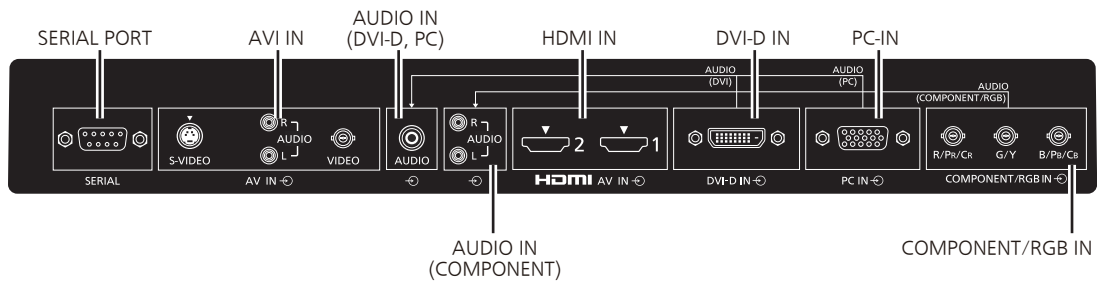

CONNECTION TERMINAL