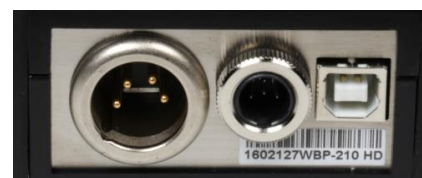

WBP-210HD / WBP-212HD

“EXTREME Series” WIRELESS single/dual channel beltacks

NEW

WBP-210HD (single channel) & **WBP-212HD** (dual channel) are the brand new versions of ALTAIR *EXTREME Series* wireless intercom beltacks. **These new models replace their predecessors (WBP-210 & WBP-212), keeping the compatibility with them and with all ALTAIR wireless base stations.**

The new *Extreme Series* beltacks have been designed to satisfy the needs of the most demanding professionals, offering outstanding autonomy for the long “on field” working sessions. Equipped with both standard 4pin XLR and “miniature” 4pin XLR connectors, these beltacks are compatible with all ALTAIR headsets.

A new built-in *Bluetooth* interface allows the operation along with wireless BT headsets, widening the possibilities for the user.

When used along with an “HD” base station, *WBP-210HD* and *WBP-212HD* beltacks will deliver a 100Hz-7KHz audio quality, improving notably the clarity in the communication.

MAIN FEATURES:

- **Range:** Typical 50 to 350 m around base station.
- **HD AUDIO:** HD High Definition Audio (100Hz-7KHz when used along with an “HD” base station).
- **Rugged case design.** Rubber corners. Internal diversity antennas.
- **Estimated Battery life:** 15 hours in conversation mode / 75 hours in Call receive mode.
- **Battery type:** Li-Ion
- **Charger:** External case/wall mount charger allowing simultaneous charge of up to 4 *EXTREME Series* beltacks
- **Headset connector:** XLR-4 pin “mini” / Standard XLR-4Pin
- **Headset type:** Selectable, dynamic or electret.